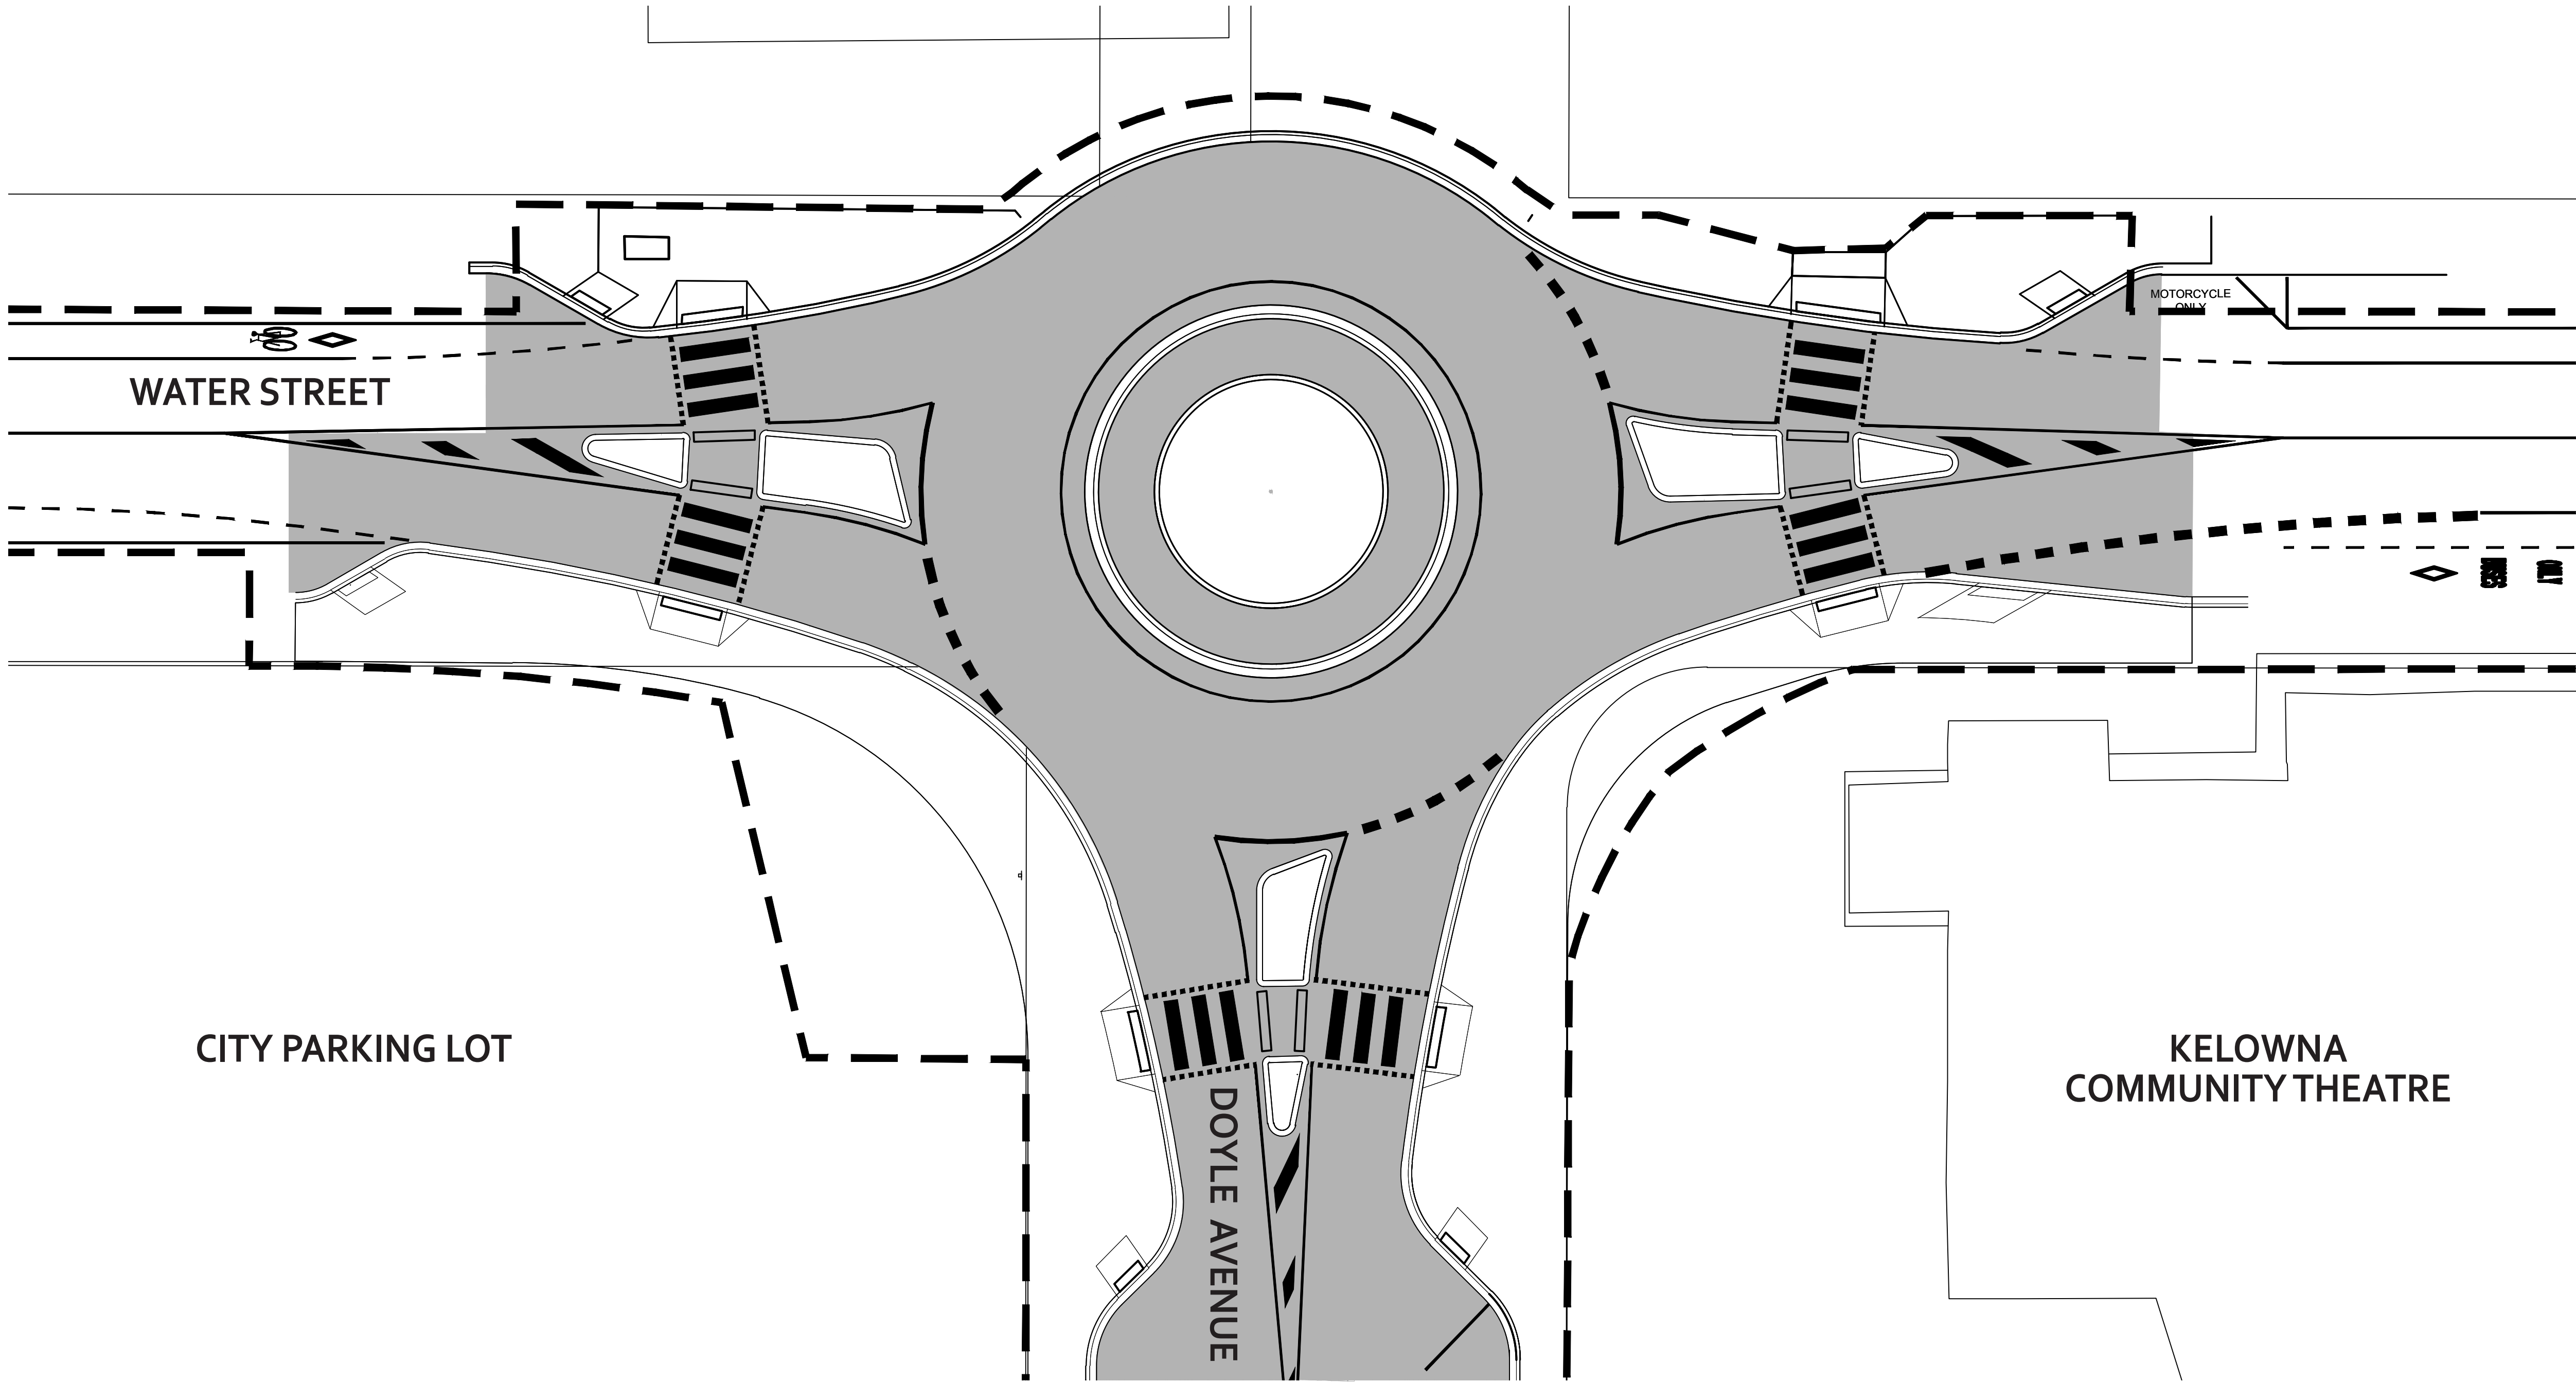

# DOYLE ROUNDABOUT

STUART PARK

WATER STREET

CITY PARKING LOT

DOYLE AVENUE

KELOWNA  
COMMUNITY THEATRE

MOTORCYCLE  
ONLY

Doyle Avenue & Water Street Transportation and Utility Improvements

Open House

February 14, 2017

# LANDSCAPE & URBAN DESIGN

**Proposed Plant List**

- Fagus Sylvatica 'Dawyck Purple'* – Dawyck Purple Beech
- Berberis Thunbergii* – Cherry Bomb Barberry
- Rosa 'Morden Snow Beauty'* – Snow Beauty Rose
- Nepeta x Faassenii* – Walker's Low Catmint
- Helicotricon Sempervirens* – Blue Oat Grass