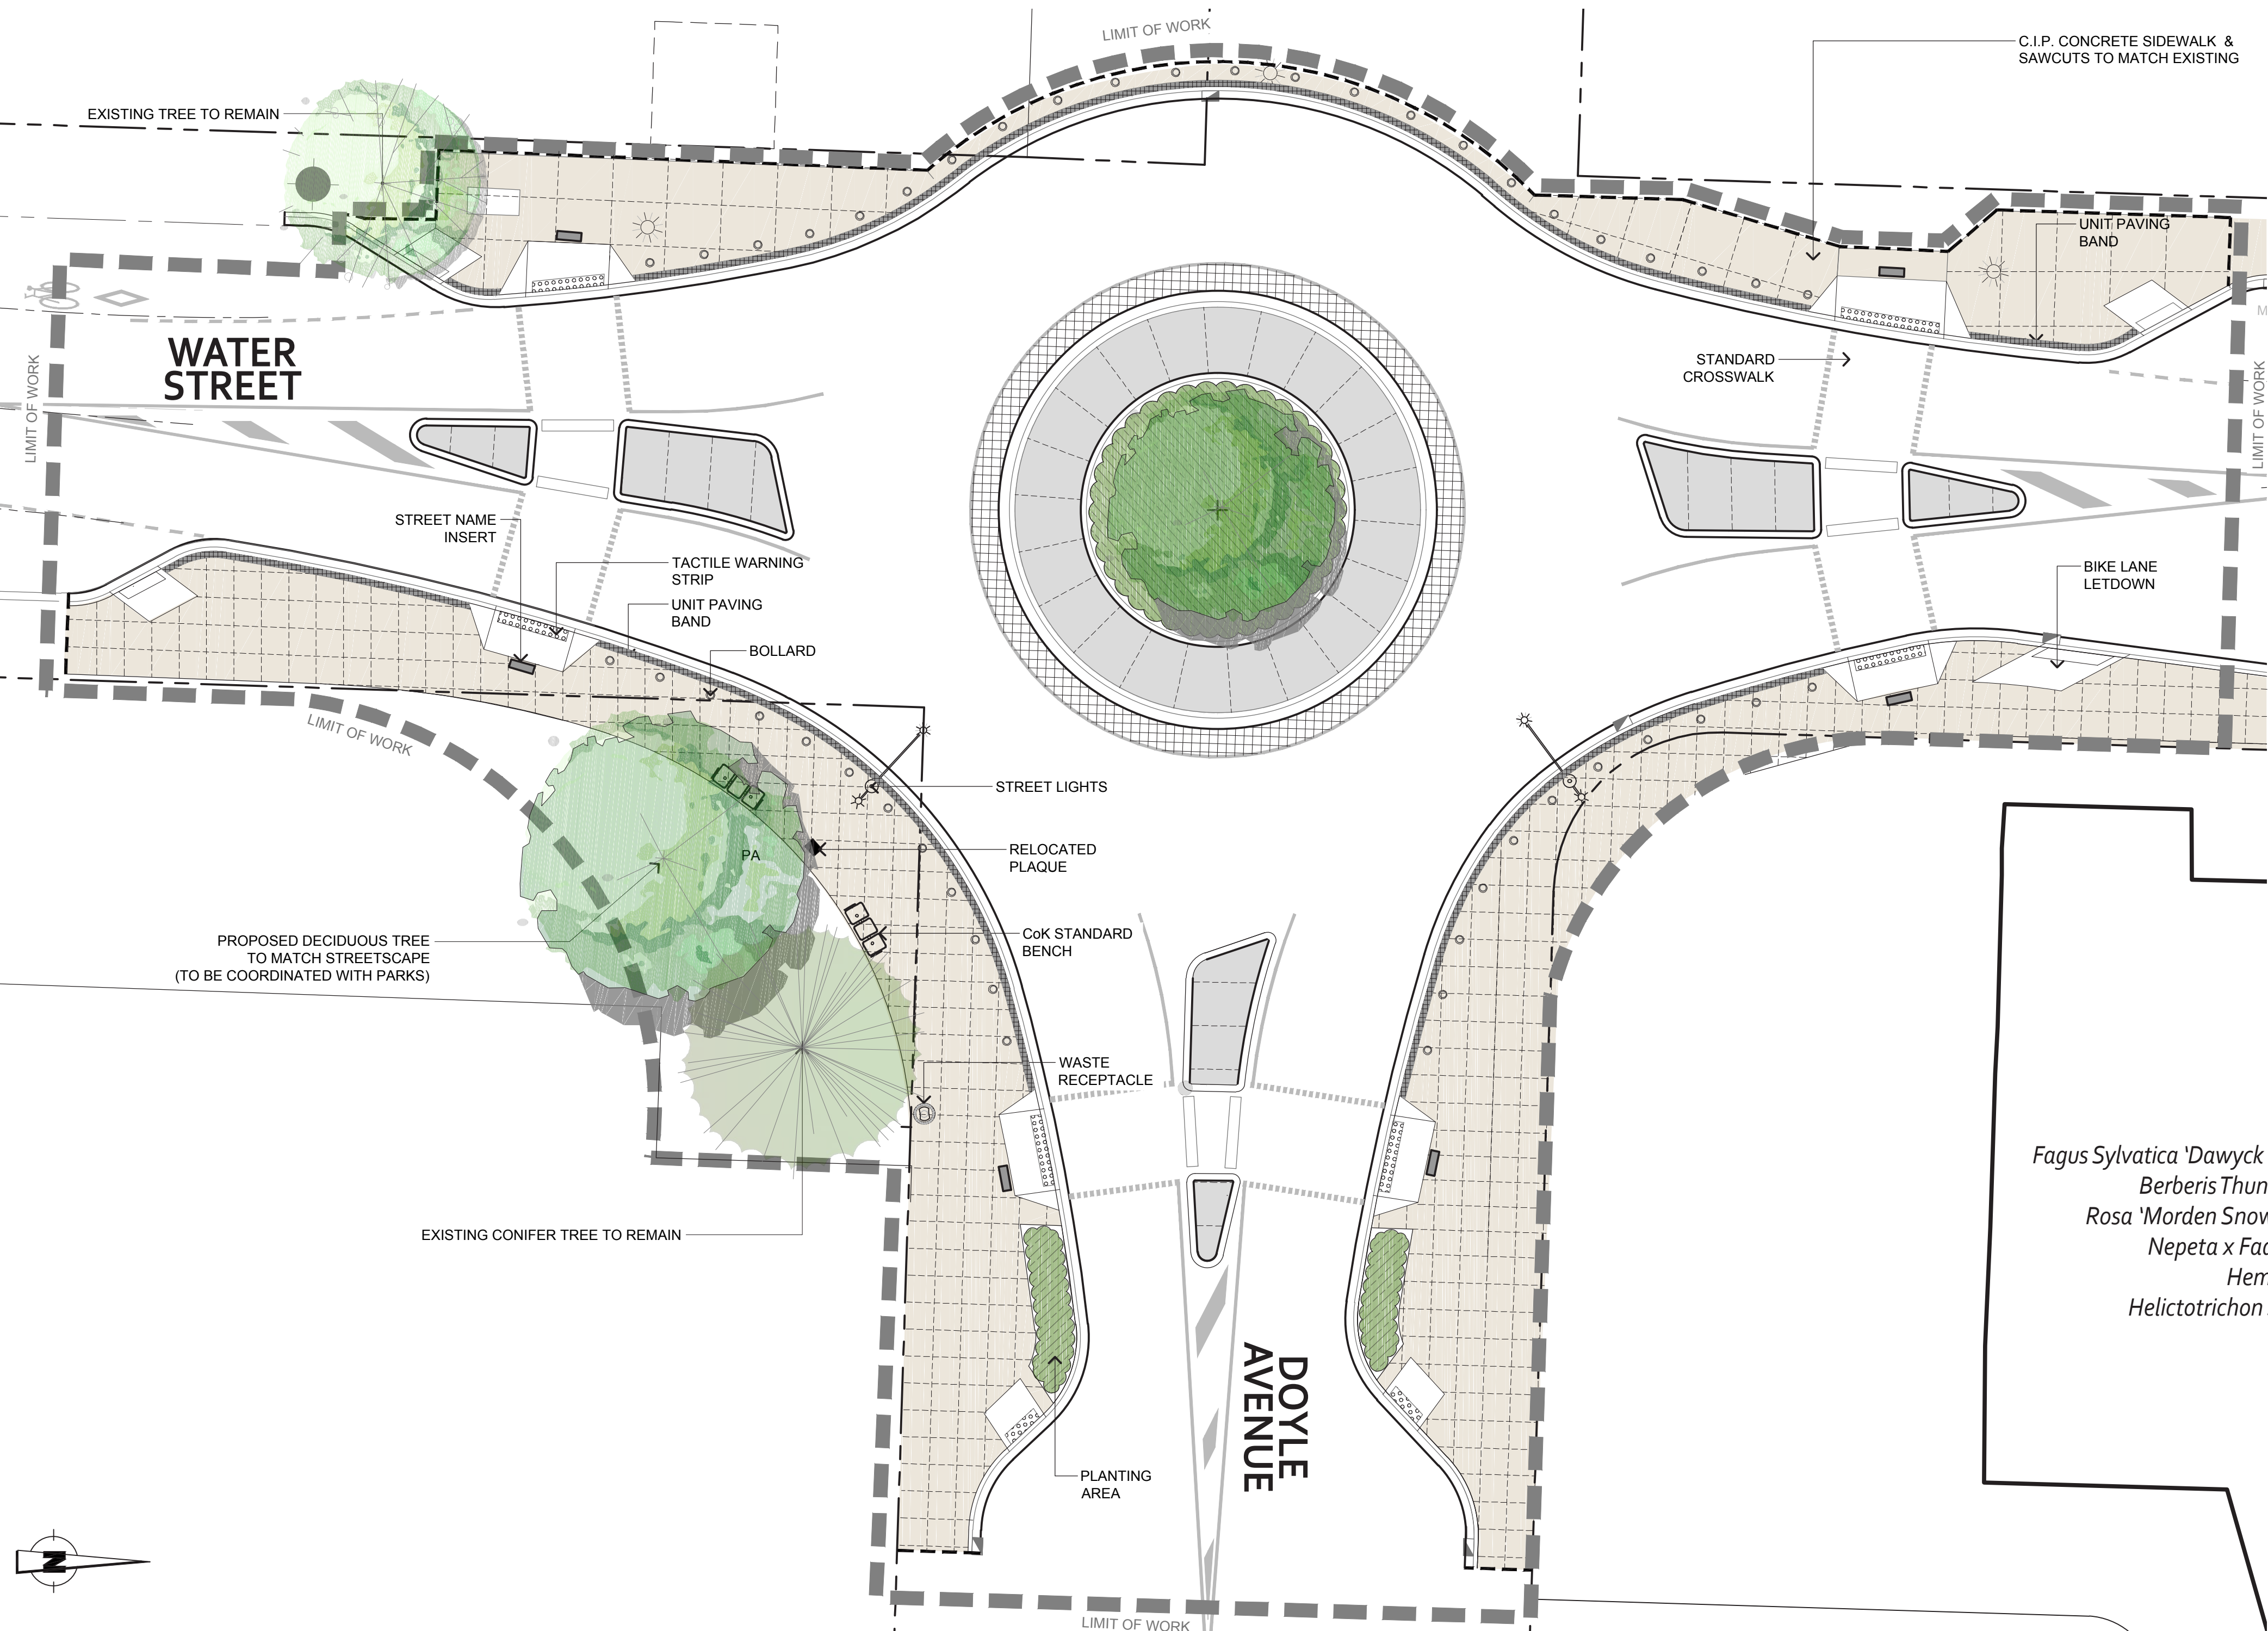

# DOYLE ROUNDABOUT

STUART PARK

WATER STREET

CITY PARKING LOT

DOYLE AVENUE

KELOWNA  
COMMUNITY THEATRE

MOTORCYCLE  
ONLY

Doyle Avenue & Water Street Transportation and Utility Improvements

Open House

February 14, 2017

# LANDSCAPE & URBAN DESIGN

**Proposed Plant List**

- Fagus Sylvatica 'Dawyck Purple'* – Dawyck Purple Beech
- Berberis Thunbergii* – Cherry Bomb Barberry
- Rosa 'Morden Snow Beauty'* – Snow Beauty Rose
- Nepeta x Faassenii* – Walker's Low Catmint
- Helicotricon Sempervirens* – Blue Oat Grass